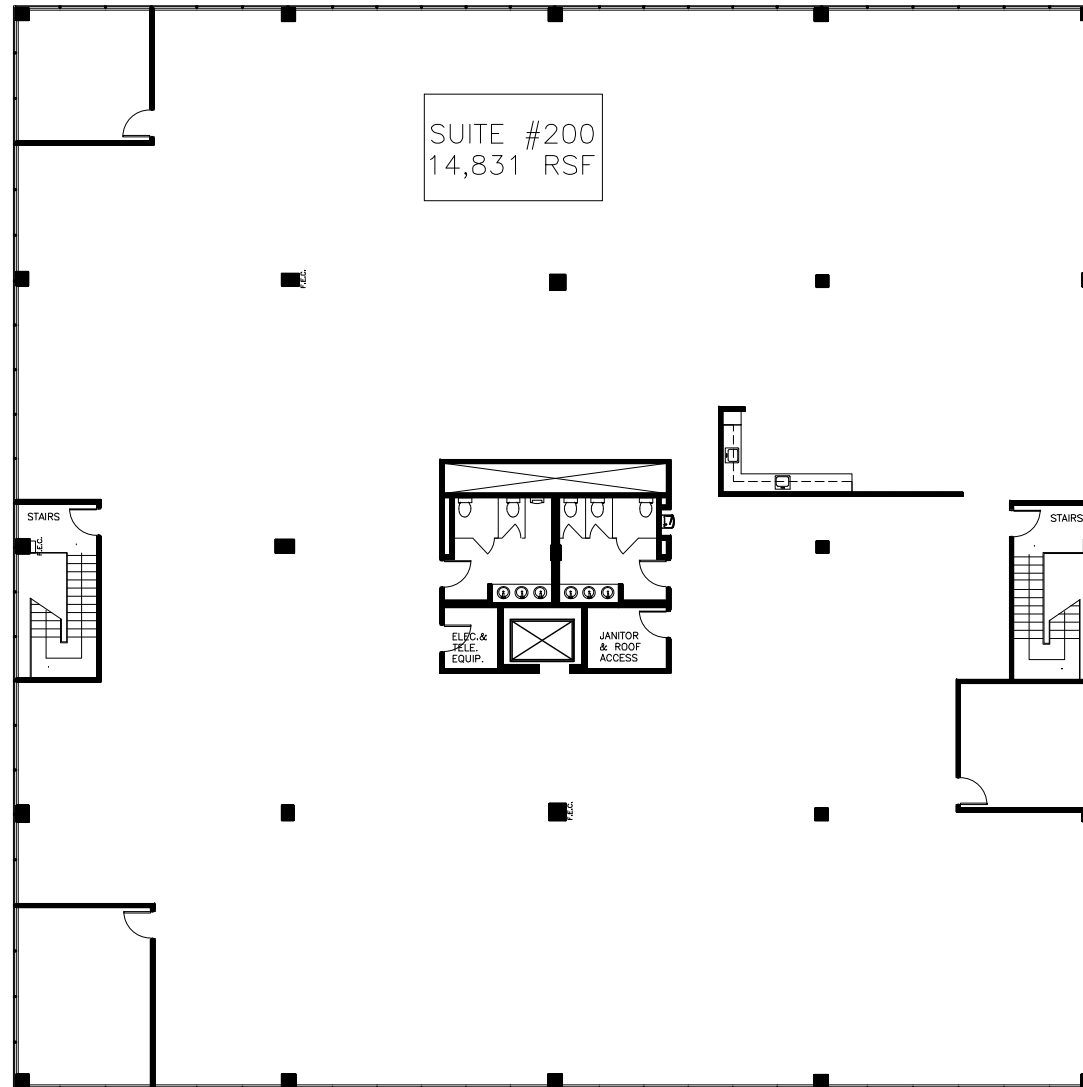

**ORLAND EXECUTIVE POINTE**

15303 S. 94TH AVENUE  
ORLAND PARK, IL 60462  
SECOND FLOOR  
02 | 24 | 21

SECOND FLOOR- CONCEPTUAL FULL FLOOR OCCUPANT PLAN