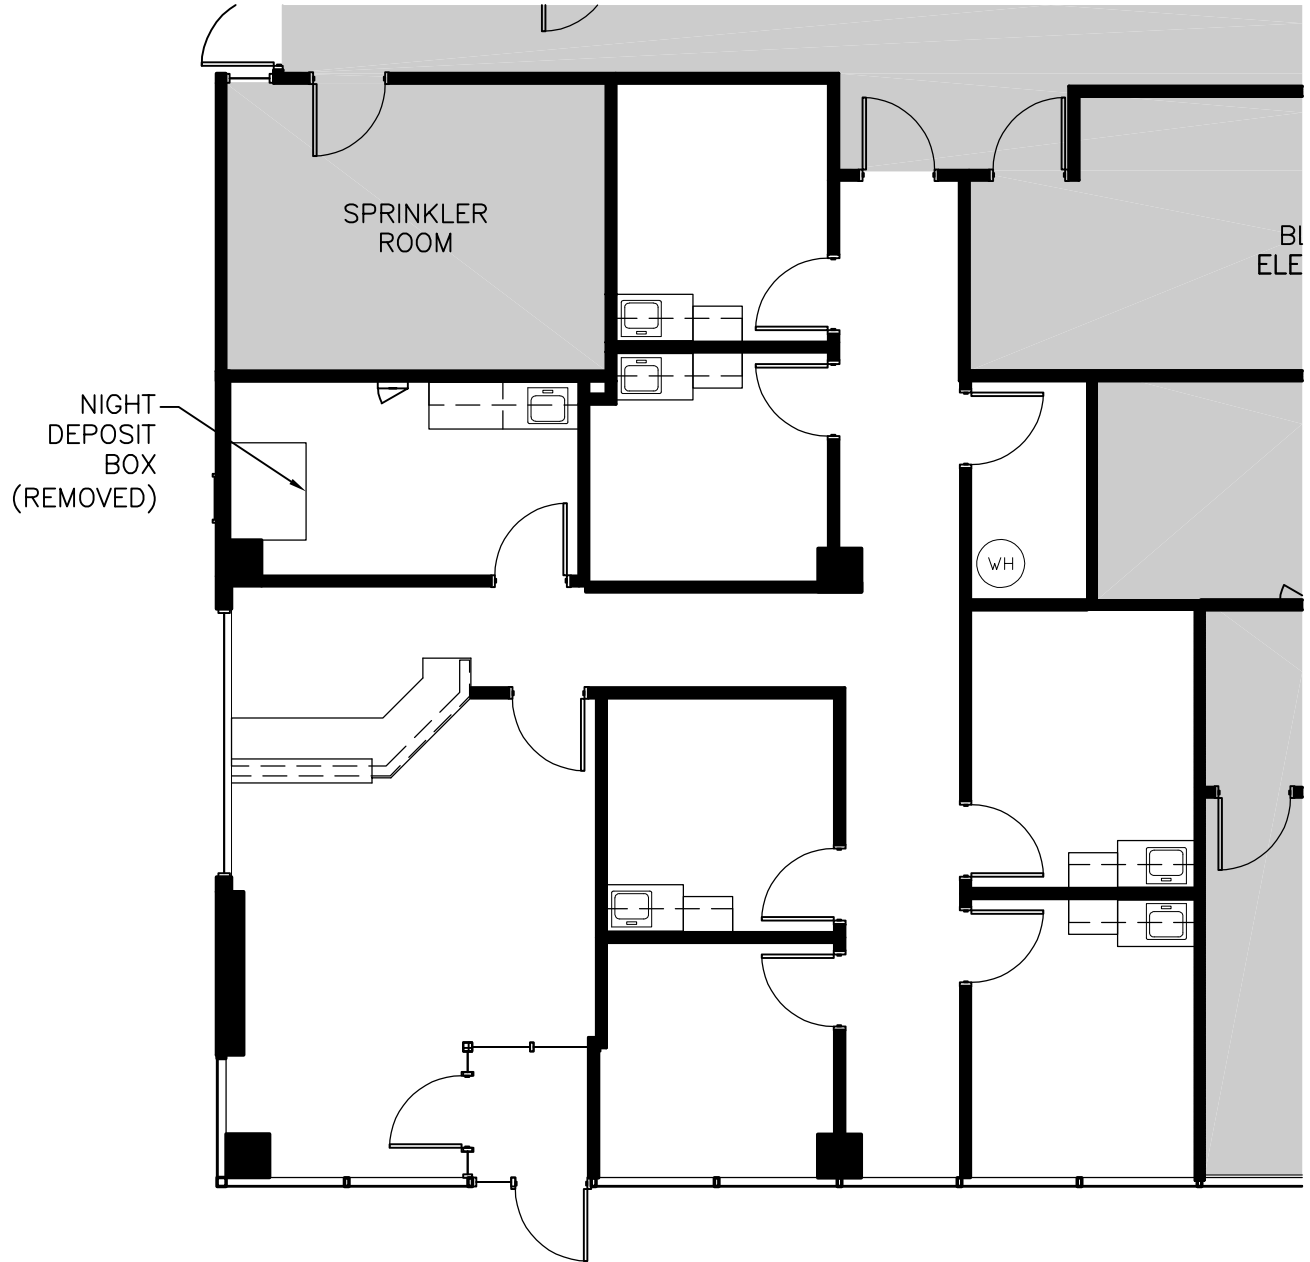

## Suite #111 - As-Built Conditions

1,716 Rentable Square Feet

Scale:

N.T.S.

North